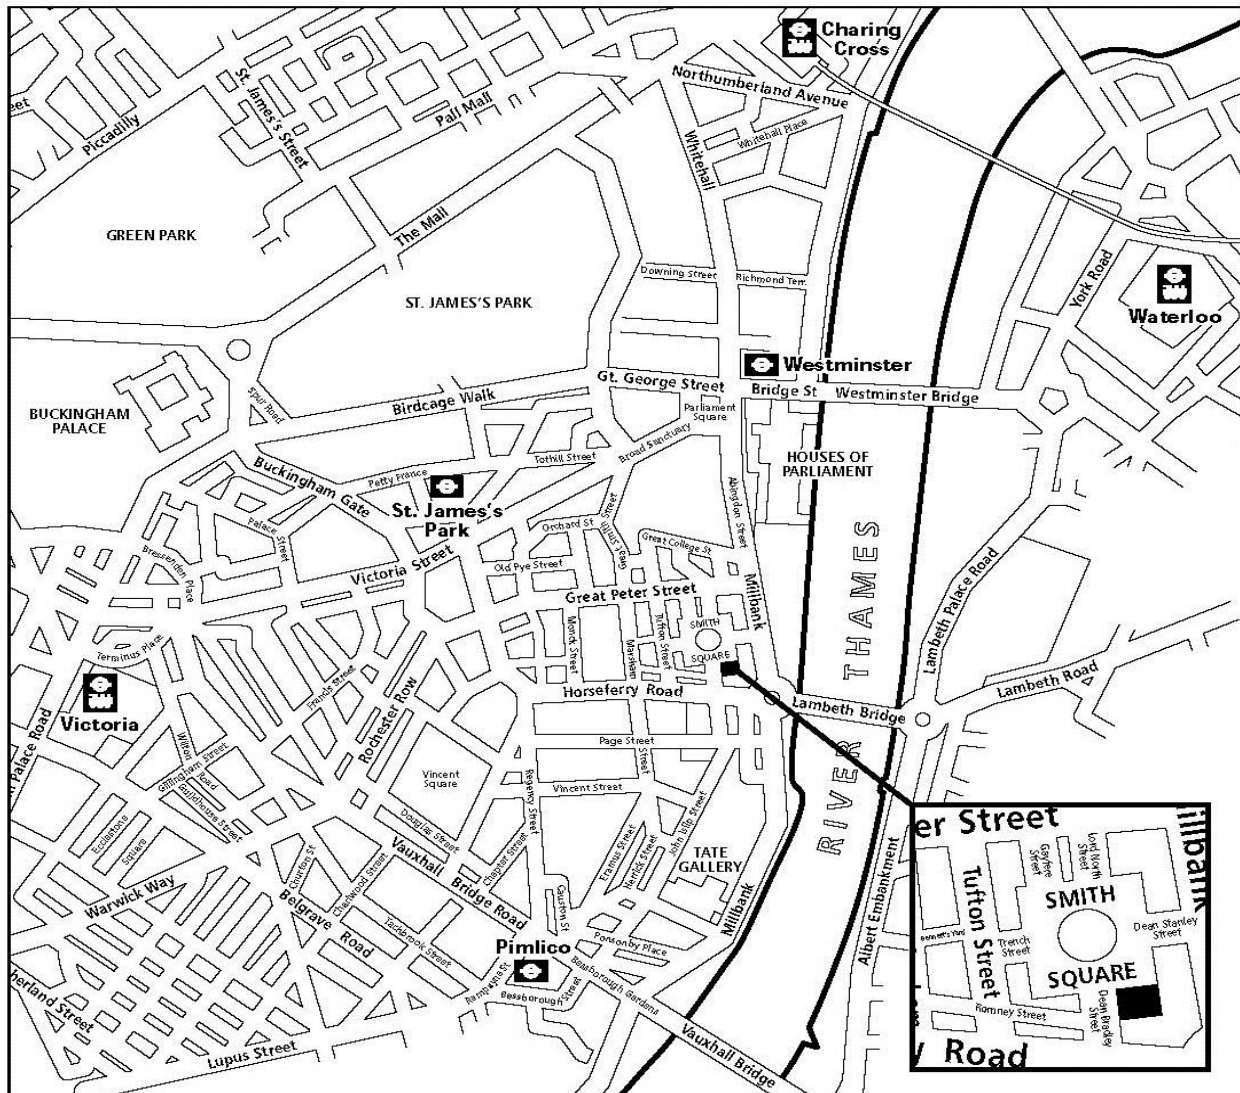

LGA Location Map

Local Government Association

Local Government House
Smith Square, London SW1P 3HZ
Tel: 020 7664 3131
Fax: 020 7664 3030
Email: info@local.gov.uk
Website: www.local.gov.uk

Public transport

Local Government House is well served by public transport. The nearest mainline stations are;

Victoria

and **Waterloo**; the local underground stations are **St James's Park** (District and Circle Lines); **Westminster** (District, Circle and Jubilee Lines); and **Pimlico** (Victoria Line), all about 10 minutes walk away. Buses **3** and **87** travel along **Millbank**, and the **507** between Victoria and Waterloo goes close by at the end of **Dean Bradley Street**.

Bus routes - Millbank

87 Wandsworth - Aldwych **N87**
3 Crystal Palace - Brixton - Oxford Circus

Bus routes - Horseferry Road

507 Waterloo - Victoria
C10 Elephant and Castle - Pimlico - Victoria
88 Camden Town - Whitehall - Westminster - Pimlico - Clapham Common

Cycling Facilities

Cycle racks are available at Local Government House. Please telephone the LGA on 020 7664 3131.

Central London Congestion Charging Zone

Local Government House is located within the congestion charging zone. For further details, please call 0845 900 1234 or visit the website at www.cclondon.com

Car Parks

Abingdon Street Car Park
Great College Street
Horseferry Road Car Park
Horseferry Road/Arneway Street